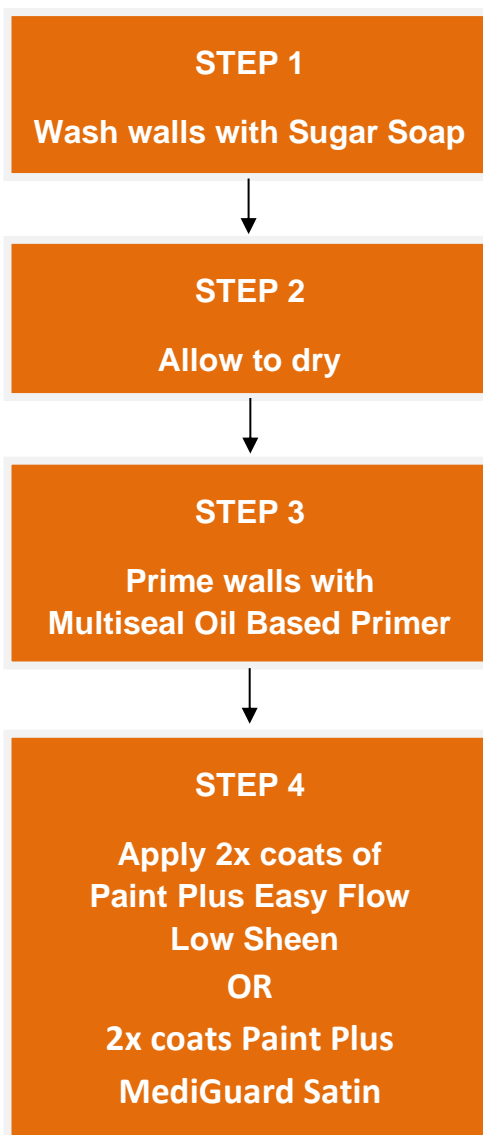

PAINTING INTERIOR

Painting Over Wallpaper

CHECKLIST

- Stirring Stick
- Drop Sheets
- 50-63mm Wooster or Oldfields Paint Brush
- 10-15mm Nap Two Fussy Blokes or Wooster Dacron Roller Sleeve
- Paint Tray
- Wooster Pelican Work Pot or Handy Pro Pail
- Duster Brush
- Clean Rags
- 24mm or 36mm Masking Tape
- Ladder
- Dust Mask
- 150g & 180g Sandpaper
- Extension Pole
- Coveralls