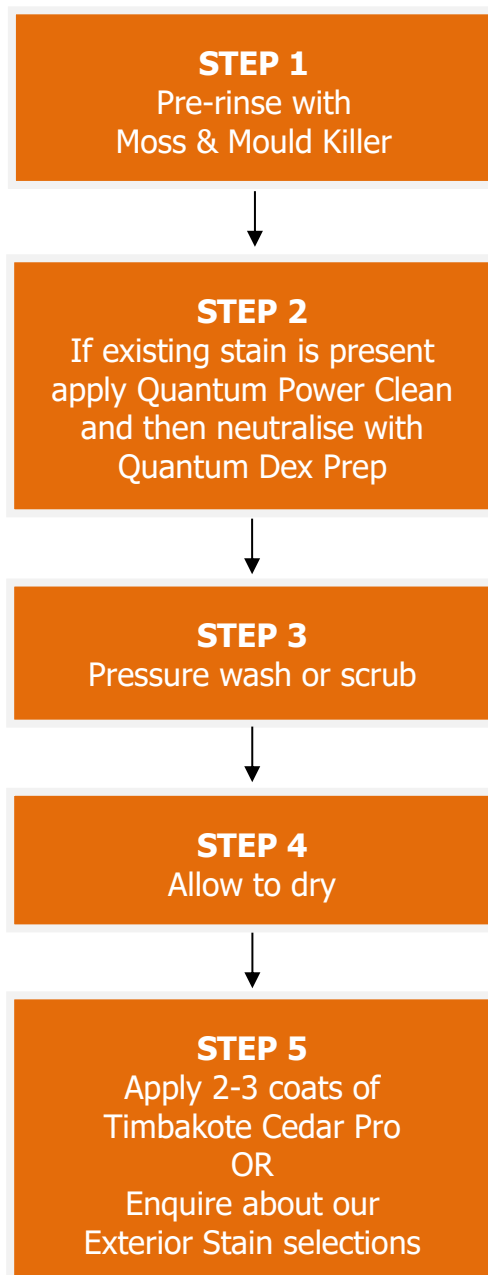

PAINTING EXTERIOR

Staining Weatherboards

CHECKLIST

- Stirring Stick
- Drop Sheets
- 75mm or 100mm Paint Brush
- Paint Tray
- Work Pot
- Speed Brush & Application Pad
- Duster Brush
- Latex Gloves
- Coveralls
- Dust Mask
- Clean Rags
- Knapsack Sprayer
- Ladder
- Sunscreen, Hat & Sunglasses
- Water Drink Bottle

ACCESS: NEED SCAFFOLD?

Enquire about our affordable hire rates

DISCLAIMER: This Guide has been produced with proper care, however the advice and recommendations offered within is general in nature and is subject to change without notice. Versatile Products is not responsible for the application of the advice offered and takes no responsibility for the accuracy or completeness of it. Versatile Products strongly suggest the Applicator carries out their own testing to ensure the products and processes achieve the desired result.