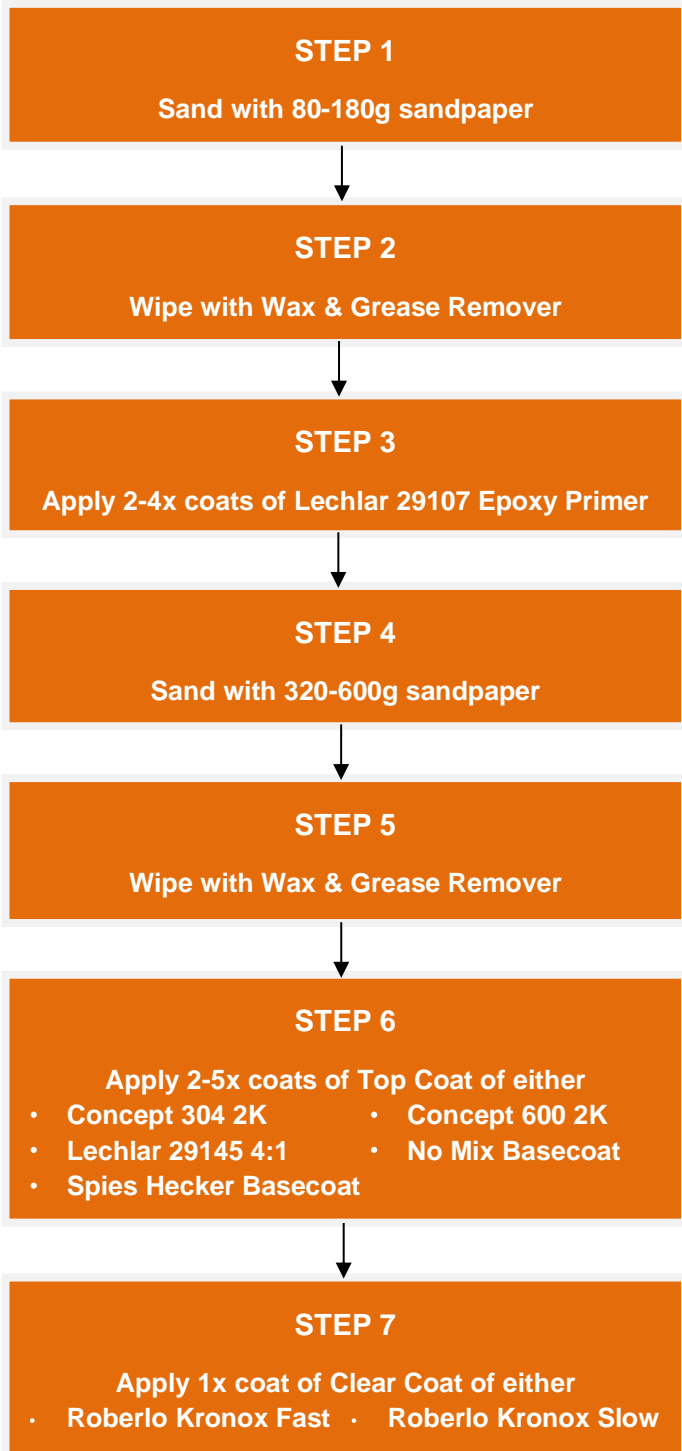

AUTOMOTIVE 2K PAINT SYSTEM

Bare Metal Surfaces

CHECKLIST

- 80-180g & 320-600g Sandpaper
- Wax & Grease Remover
- Clean Rags
- Tack Cloth
- Spray Gun
- Respirator
- Gloves
- Masking Film
- Masking Paper
- Masking Tape
- Filler
- Filling Blades
- Thinners
- Mixing Cups

Contact Versatile Products for professional industry advice

LECHLAR: Colours to be selected from colour chart

CONCEPT: Colours to be selected from No Mix Base. Colours may be automotive
NO MIX/SPIES HECKER BASECOATS require a clear coat of Roberlo 150HS or Spies 8045

NOTE: Any Single Pack Top Coat may also be applied over 2K Primers with 2-5x coats required